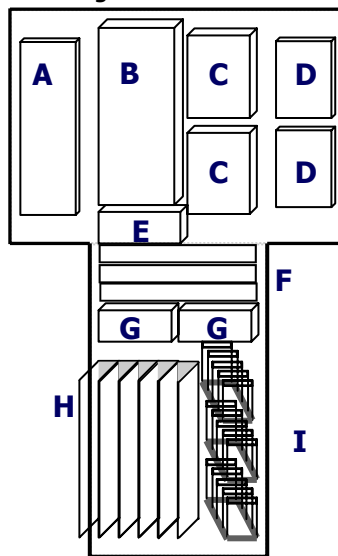

Pockets:

- **A:** 1 @ 4" W x 11" H x 1.5" D
- **B:** 1 @ 7" W x 12" H x 2" D
- **C:** 2 @ 7" W x 5" H x 1.5" D
- **D:** 2 @ 6" W x 4" H x 1" D
- **E:** 1 @ 6" W x 3" H x 3" D
- **F:** 3 @ 10" W x 2" H x 1" D
- **G:** 2 @ 6" W x 3" H x 3" D
- **H:** 5 @ 11" W x 13" H
  bi-fold, double-sided "leaf" pockets
- **I:** 15 @ 3" W x 3" H
  flat "flip"pockets in 3 removable sections

Diagram not to scale

Göz interior layout